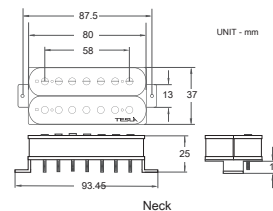

PLASMA-71 (7 STRING)

Created for the 7 string guitar, this humbucker features both neck and bridge pickups!. The neck pickup produces a smooth and clean sound, while the bridge pickup produces a heavy strong distorting sound. An excellent choice for you if you play rock, metal or funk!. Plasma-71 pickups are carefully made with American made plain enamel copper wire; Ceramic bar type magnets. The coils are wax potted for stabilization to insure the complete, clean reproduction of sound. Equipped with 4 wire leads that give the player endless tonal possibilities.

Position	D.C.Resistance	Resonant Peak	Spacing	Output Level	Tone Chart:
NECK:	14.5 kohm	4.8 kHz	58 mm	MID-HIGH	
BRIDGE:	17.8 kohm	4.3 kHz	61.5 mm	HIGH	

MORE INFORMATION

Type: DUAL COIL

Copper Wire: PLAIN ENAMEL