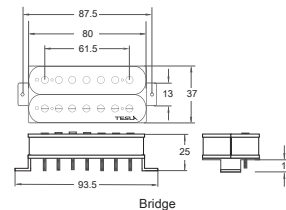

PLASMA-71 (7 STRING)

Created for the 7 string guitar, this humbucker features both neck and bridge pickups!. The neck pickup produces a smooth and clean sound, while the bridge pickup produces a heavy strong distorting sound. An excellent choice for you if you play rock, metal or funk!. Plasma-71 pickups are carefully made with American made plain enamel copper wire; Ceramic bar type magnets. The coils are wax potted for stabilization to insure the complete, clean reproduction of sound. Equipped with 4 wire leads that give the player endless tonal possibilities.

Position	D.C.Resistance	Resonant Peak	Spacing	Output Level	Tone Chart:
NECK:	14.5 kohm	4.8 kHz	58 mm	MID-HIGH	
BRIDGE:	17.8 kohm	4.3 kHz	61.5 mm	HIGH	

MORE INFORMATION

Type: DUAL COIL

Copper Wire: PLAIN ENAMEL