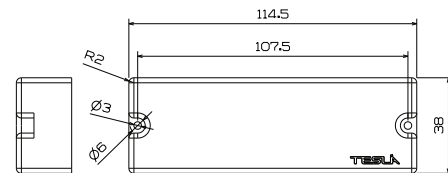

MORE INFORMATION

Type: DUAL COIL

Copper Wire: HEAVY FORMVAR

Magnet: CERAMIC (BARS)

4 CONDUCTOR WIRE:

RED-HOT

WHITE & BLACK-CENTER

GREEN & SHIELD-GROUND

PICKUP COLOR:

BLACK

MUSIC STYLES:

ROCK, JAZZ, METAL, FUNK, POP

Neck & Bridge